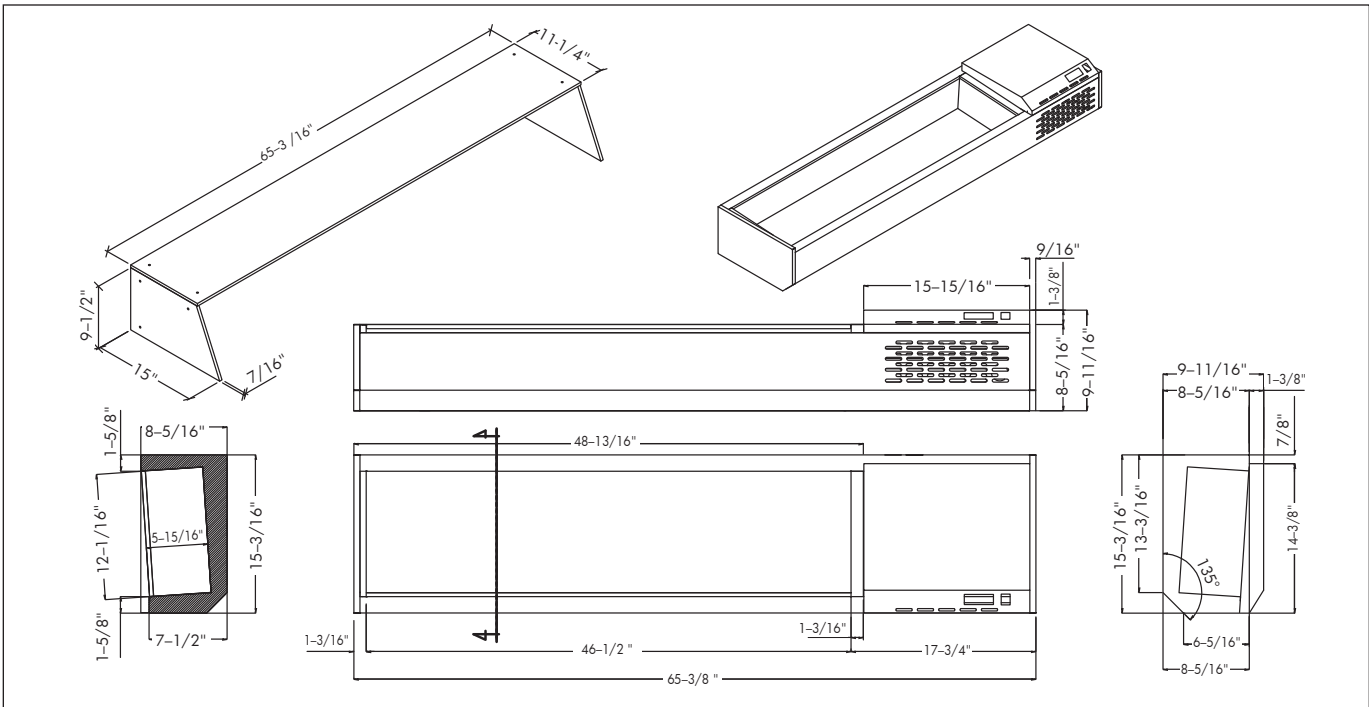

ThermalRite
15600 37th Ave N Suite 100
Plymouth, MN 55446
USA
800-328-3968
www.thermalrite.com

Project Name: _____

Location: _____

Item #: _____ Qty: _____

Model: GA166 Desmon Series

Standard Features

Design

Desmon Refrigerated Condiment Rails, designed and manufactured in Italy, are an outstanding value in today's foodservice marketplace. Ample pan capacity provides space to keep your ingredients at the right temperatures. Designed by professionals to include ergonomic features intended to increase the user's productivity. Focusing on the latest technology and high quality materials and components, this unit offers reliable product temperatures, lower utility costs, and the ability to adhere to food safety standards.

Cabinet Construction

Sturdy, stainless steel construction for durability and to resist scratches and dents. External bottom is galvanized steel.

- Insulation with CFC-free, environmentally friendly, cyclopentane foaming keeps insulating properties effective longer than other foams.
- Insulation thickness of 2" is more than that offered by most competitors
- Interior rounded corners for easy cleaning

Refrigeration System

- Factory engineered, self-contained cold wall system using environmentally friendly, CFC-free R134a refrigerant.

Model Features

- Front-mounted, on-off switch for easy access.
- Easy-to-read temperature on digital display.
- Rounded interior corners for easy cleaning

Electrical

- Unit completely pre-wired at factory and ready for final connection to a dedicated outlet
- Cord and plug included
- 115V/60Hz/1 phase – 15 amp

Warranty

- 2-year Warranty on parts and labor

MODEL	DIMENSIONS			AMBIENT TEMP	SHIPPING	
	WIDTH	DEPTH	HEIGHT		DIMENSIONS	WEIGHT
GA166						
INCH	65-3/8"	15"	17-3/4"	100 °F	67-3/4" x 17" x 11-3/4"	110
METRIC [MM]	1660	380	450	+38 °C	1720 x 430 x 300	50

ELECTRICAL DATA								COMPRESSOR
VOLTS	HZ	PH	AMPS	AMP FUSE	NEMA	CORD LENGTH	WATT	HP
115	60	1	1.6	15	5-15	8'	140	1/12

Specifications subject to change without notice.

*Two wire shelves are included. Please order any additional shelves separately.

Cold Storage Solutions

GA1660113