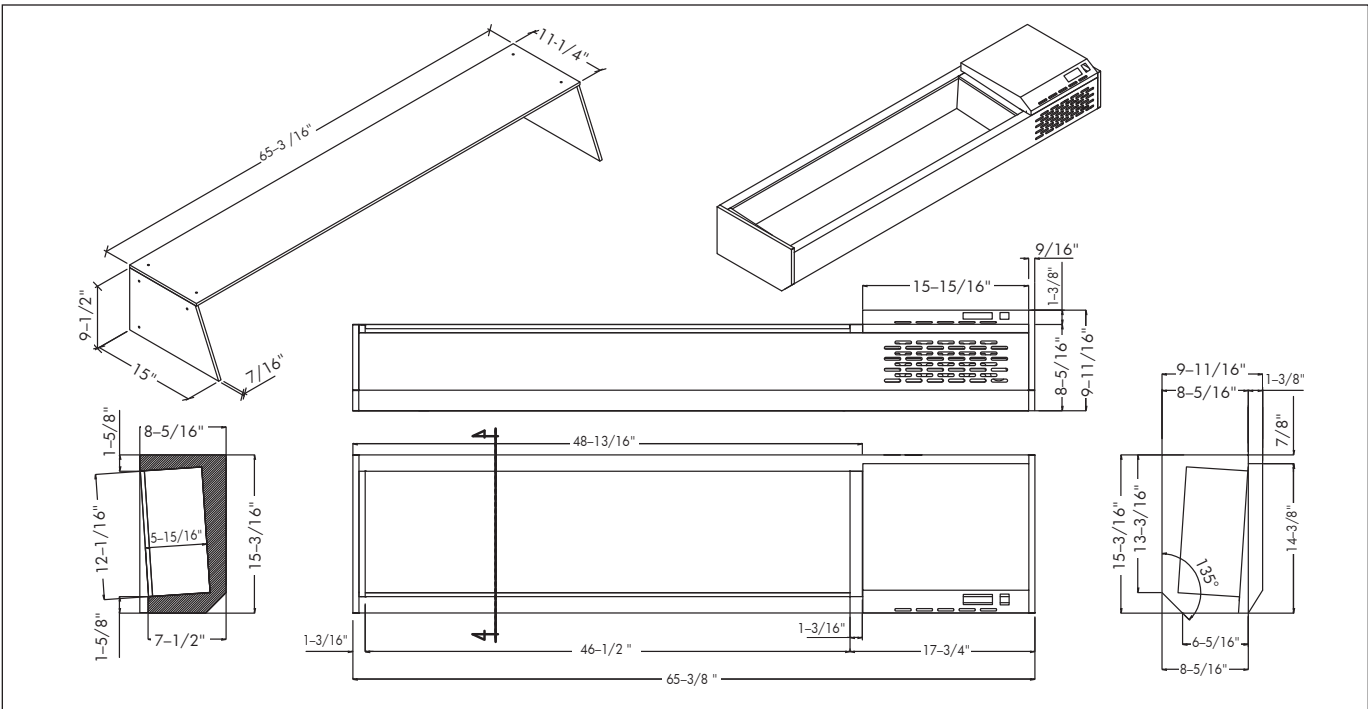

ThermalRite
15600 37th Ave N Suite 100
Plymouth, MN 55446
USA
800-328-3968
www.thermalrite.com

Project Name: _____
Location: _____
Item #: _____ Qty: _____

Model: GA166 Desmon Series

Standard Features

Design

Desmon Refrigerated Condiment Rails, designed and manufactured in Italy, are an outstanding value in today's foodservice marketplace. Ample pan capacity provides space to keep your ingredients at the right temperatures. Designed by professionals to include ergonomic features intended to increase the user's productivity. Focusing on the latest technology and high quality materials and components, this unit offers reliable product temperatures, lower utility costs, and the ability to adhere to food safety standards.

Cabinet Construction

Sturdy, stainless steel construction for durability and to resist scratches and dents. External bottom is galvanized steel.

- Insulation with CFC-free, environmentally friendly, cyclopentane foaming keeps insulating properties effective longer than other foams.
- Insulation thickness of 2" is more than that offered by most competitors
- Interior rounded corners for easy cleaning

Refrigeration System

- Factory engineered, self-contained cold wall system using environmentally friendly, CFC-free R134a refrigerant.

Model Features

- Front-mounted, on-off switch for easy access.
- Easy-to-read temperature on digital display.
- Rounded interior corners for easy cleaning

Electrical

- Unit completely pre-wired at factory and ready for final connection to a dedicated outlet
- Cord and plug included
- 115V/60Hz/1 phase – 15 amp

Warranty

- 2-year Warranty on parts and labor

MODEL	DIMENSIONS			AMBIENT TEMP	SHIPPING	
	WIDTH	DEPTH	HEIGHT		DIMENSIONS	WEIGHT
GA166						
INCH	65-3/8"	15"	17-3/4"	100 °F	67-3/4" x 17" x 11-3/4"	110
METRIC [MM]	1660	380	450	+38 °C	1720 x 430 x 300	50

ELECTRICAL DATA								COMPRESSOR
VOLTS	HZ	PH	AMPS	AMP FUSE	NEMA	CORD LENGTH	WATT	HP
115	60	1	1.6	15	5-15	8'	140	1/12

Specifications subject to change without notice.
*Two wire shelves are included. Please order any additional shelves separately.

Cold Storage Solutions

GA1660113